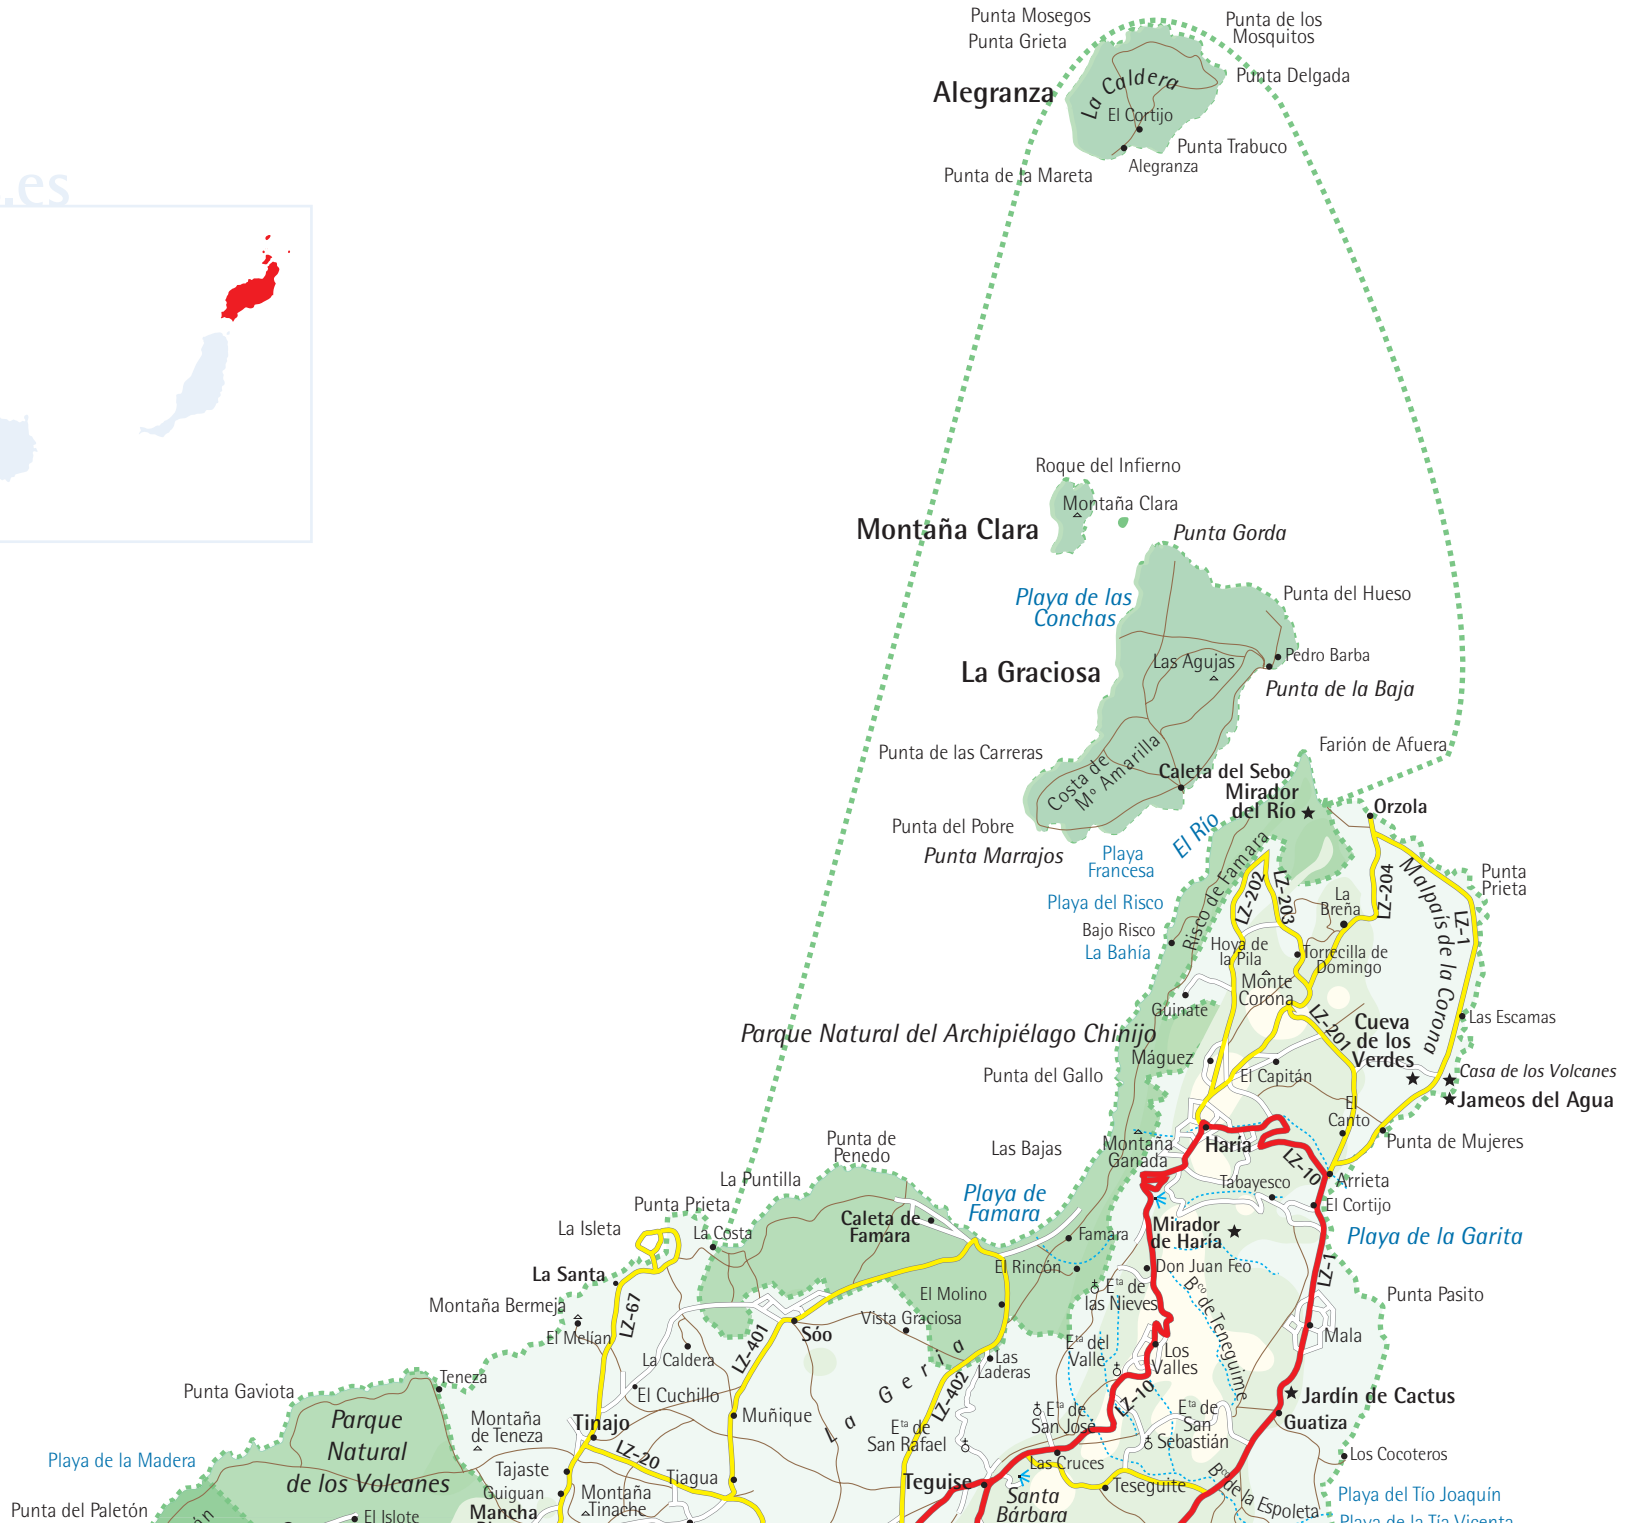

Escala 1:180.000

Lanzarote

Surface: 1659,79 Km²
 Population: 127.457
 Capital: Arrecife.

LEGEND

- Motorway - Main Road
- Regional Road
- Paved Road
- Other Roads
- - - Rivers - Cliffs
- Cities - Towns
- ★ Points of Interest
- △ Mountains - Peaks
- ↘ Observation Points
- ⚭ Chapels
- Natural Parks
- National Parks